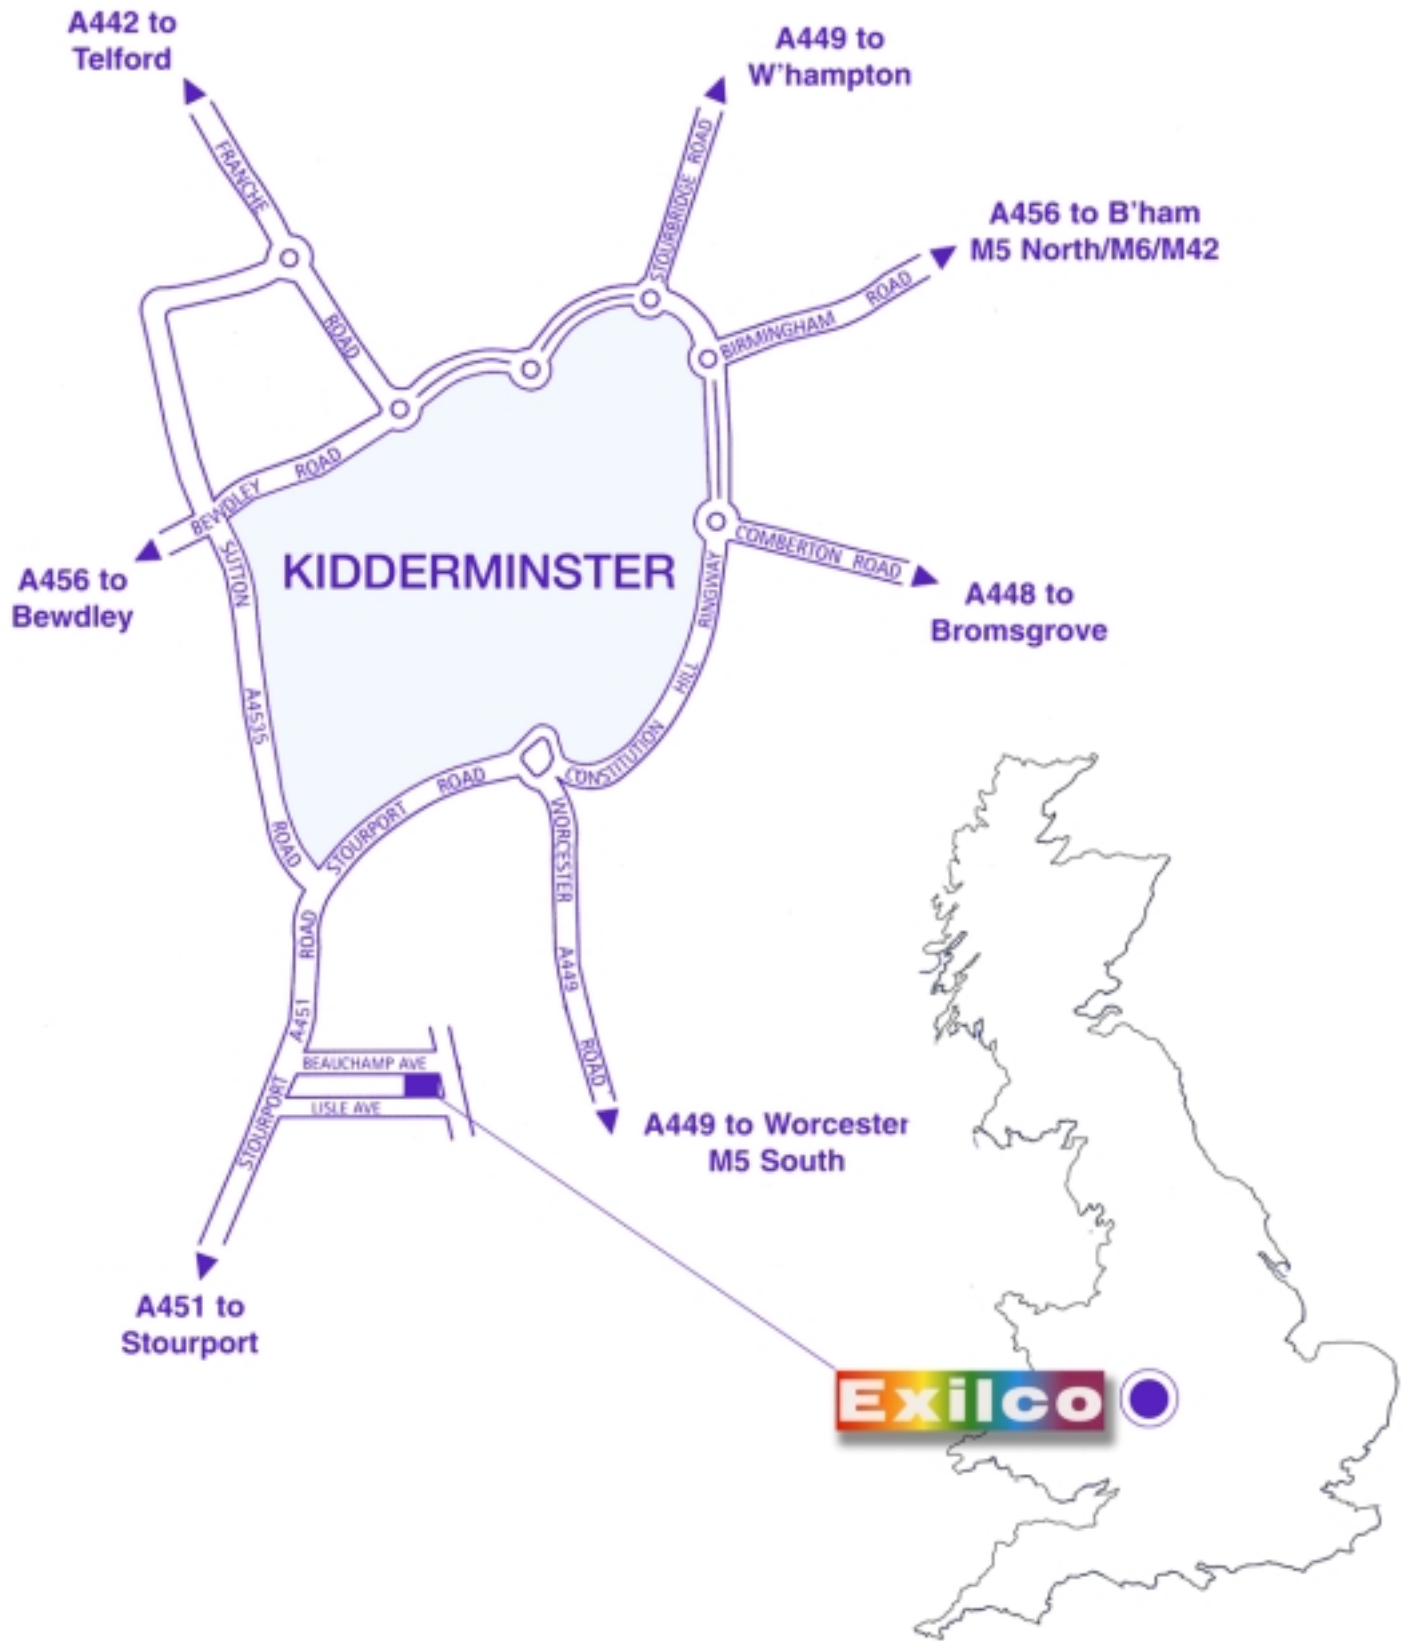

HOW TO FIND US ▼

EXILCO LIMITED

203/4 FOLEY INDUSTRIAL ESTATE
KIDDERMINSTER, WORCESTERSHIRE, DY11 7AQ

T. 01562 823034 F. 01562829787 E. sales@exilco.co.uk w. www.exilco.co.uk